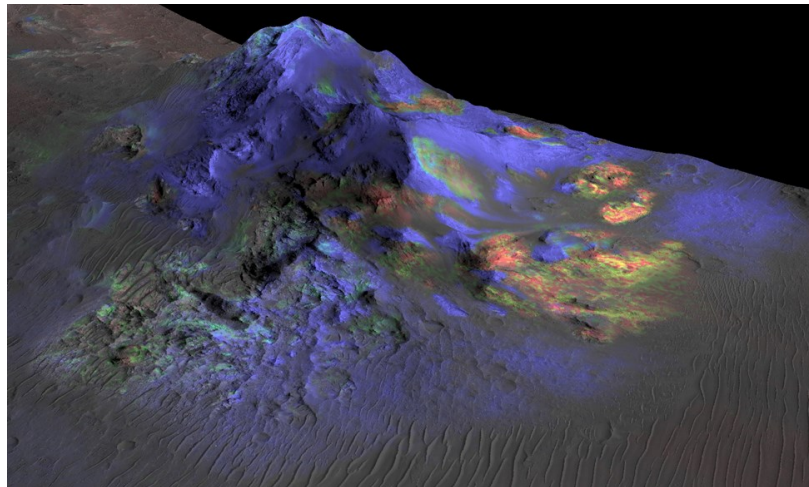

# On The Horizon

May2015

MAY 2015

NASA Space-  
craft Detects  
Impact Glass  
on Surface of  
Mars

Researchers have found deposits of impact glass (in green) preserved in Martian craters, including Alga Crater, shown here. The detection is based on data from the instrument Compact Reconnaissance Imaging Spectrometer for Mars (CRISM) on NASA's Mars Reconnaissance Orbiter.

*Credits: NASA/JPL-Caltech/JHUAPL/Univ. of Arizona*

NASA's Mars Reconnaissance Orbiter (MRO) has detected deposits of glass within impact craters on Mars. Though formed in the searing heat of a violent impact, such deposits might provide a delicate window into the possibility of past life on the Red Planet. During the past few years, research has shown evidence about past life has been preserved in impact glass here on Earth. A 2014 study led by scientist Peter Schultz of Brown University in Providence, Rhode Island, found organic molecules and plant matter entombed in glass formed by an impact that occurred millions of years ago in Argentina. Schultz suggested that similar processes might preserve signs of life on Mars, if they were present at the time of an impact. Fellow Brown researchers Kevin Cannon and Jack Mustard, building on the previous research, detail their data about Martian impact glass in a report now online in the journal *Geology*. "The work done by Pete and others showed us that glasses are potentially important for preserving biosignatures," Cannon said. "Knowing that, we wanted to go look for them on Mars and that's what we did here. Before this paper, no one had been able to definitively detect them on the surface." Cannon and Mustard showed large glass deposits are present in several ancient, yet well-preserved, craters on Mars. Picking out the glassy deposits was no easy task. To identify minerals and rock types remotely, scientists measured the spectra of light reflected off the planet's surface. But impact glass doesn't have a particularly strong spectral signal.